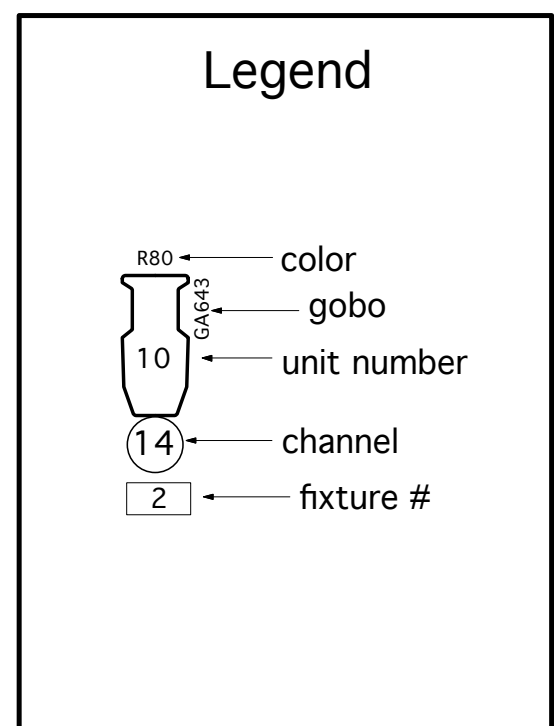

Notes:

- Spacing as noted.
- All boom measurements are to center of lens.
- All hardware, color frames and other accessories are to be painted black.
- All units to have a safety.
- Box Boom placements on plan are to scale.
- Cove and Balcony Rail placements not to scale. Refer to section for specific detail of placement.

Instruments

Source 4 10° 575	Source 4 19° 575w	Source 4 14° 750w	Source 4 26° 575w	Source 4 50° 575w
S4 PAR NSP 575w	S4 PAR MEL 575w	MAC 2000 Performance		

Accessories

PAR 64 NSP 1kw	MR16 Birdy 150w FL	PAR 64 MEL 1kw	DMX iris	Rosco I-Cue
4-way barndoor	drop-in iris	gobo	half hat	top hat
Colorarm	CXI			

Other: 8ft/3cft T-3 1kw CLR straightlight 6° (focus direction), 8ft/3cft L&C Menstrup 750w